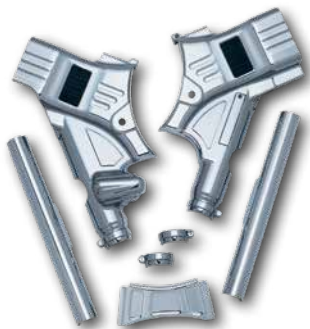

KURYAKYN

DELUXE NECK COVER

776955 14-18 ELECTRA GLIDES, ROAD GLIDES,
ROAD KINGS & STREET GLIDES

CATALOG EDITION 47 | PAGE 14.22